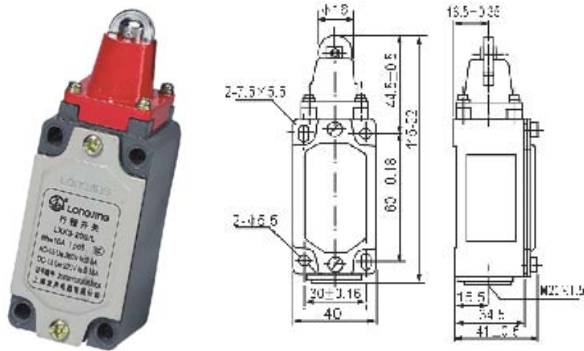

LXK3-20S Limit Switch 行程开关

LXK3-20S/L

LXK3-20H/L

LXK3-20S/B

LXK3-20H/B

LXK3-20S/T

LXK3-20H/T

LXK3-20S/J

LXK3-20H/J