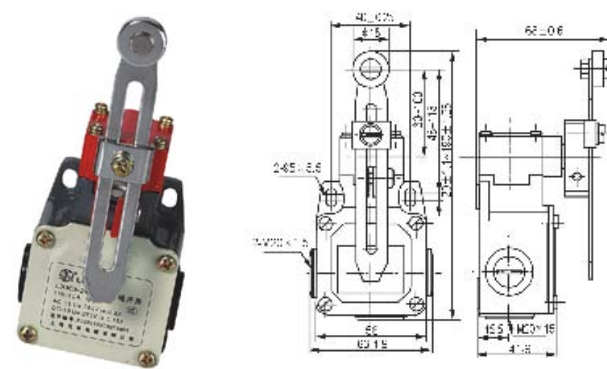

LXK3-20S Limit Switch 行程开关

LXK3-20S/L

LXK3-20H/L

LXK3-20S/B

LXK3-20H/B

LXK3-20S/T

LXK3-20H/T

LXK3-20S/J

LXK3-20H/J