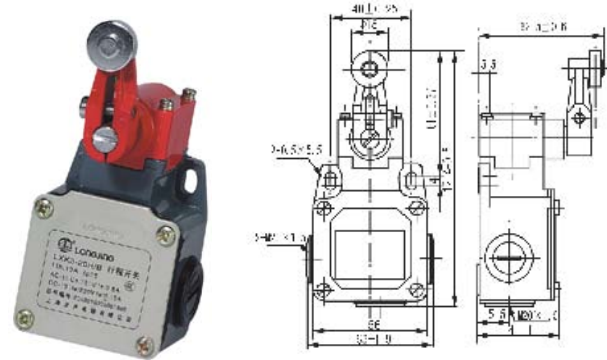

LXK3-20S Limit Switch 行程开关

LXK3-20S/L

LXK3-20H/L

LXK3-20S/B

LXK3-20H/B

LXK3-20S/T

LXK3-20H/T

LXK3-20S/J