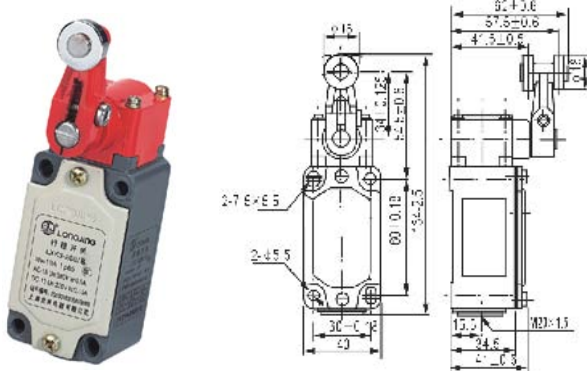

LXK3-20S Limit Switch 行程开关

LXK3-20S/L

LXK3-20H/L

LXK3-20S/B

LXK3-20H/B

LXK3-20S/T

LXK3-20H/T

LXK3-20S/J

LXK3-20H/J